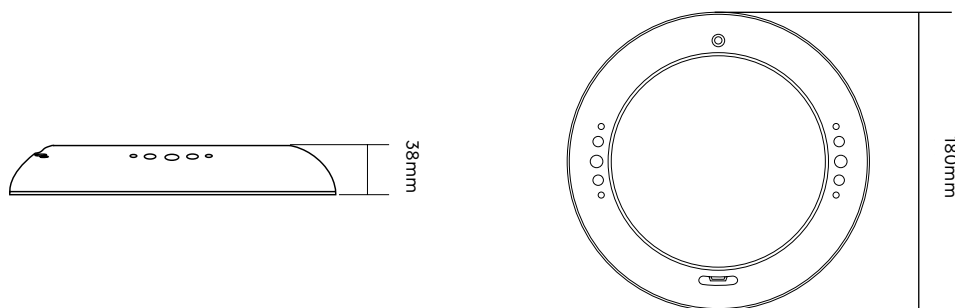

ΔΙΑΣΤΑΣΕΙΣ ΦΩΤΙΣΤΙΚΟΥ & ΓΡΑΜΜΙΚΟΣ ΣΧΕΔΙΑΣΜΟΣ
LIGHTING MEASUREMENTS & VECTOR DESIGN