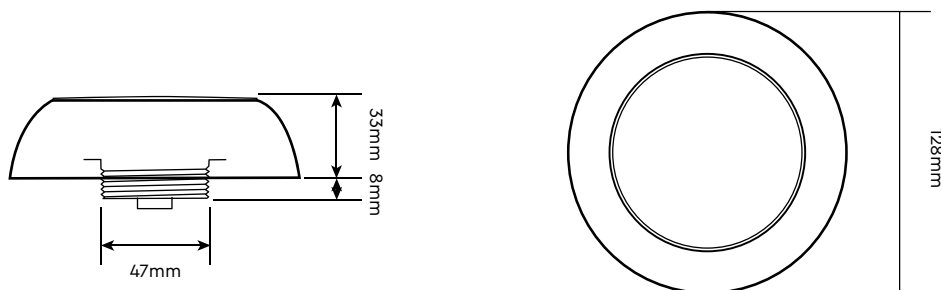

ΔΙΑΣΤΑΣΕΙΣ ΦΩΤΙΣΤΙΚΟΥ & ΓΡΑΜΜΙΚΟΣ ΣΧΕΔΙΑΣΜΟΣ

LIGHTING MEASUREMENTS & VECTOR DESIGN

ΤΕΧΝΙΚΑ ΧΑΡΑΚΤΗΡΙΣΤΙΚΑ TECHNICAL DATA	ΜΟΝΟΧΡΩΜΟ MONOCHROME			ΠΟΛΥΧΡΩΜΟ MULTICOLOUR	
Μοντέλο Model	WPLD-9R135-15WW	WPLD-9R135-15CW	WPLD-9R135-15B	WPLD-9R135-15M	
Χρώμα Colour	WW	CW	Blue	RGB	
Αριθμός LED No. of LED	135	135	135	135	
Kelvin	3000K	6400K	-	-	
Lumen	800lm	880lm	180lm	440lm	
Ισχύς κατανάλωσης Power consumption	8W	8W	8W	8W	
Τάση Voltage	12V-AC 50/60Hz	12V-AC 50/60Hz	12V-AC 50/60Hz	12V-AC 50/60Hz	
Τύπος λάμπας Bulb type	Γωνία ακτινοβολίας Radiation angle	Διάρκεια ζωής Lifespan	Θερμοκρασία λειτουργίας Operating temperature	Καλώδιο H07RN-F Cable H07RN-F	Εγκατάσταση Installation
Λάμπα ρητίνης / SMD2835 Resin filled / SMD2835	120°	50.000 hrs	max +40°C	2m 2x1mm²	Πισίνες σκυροδέματος / Liner / Fiberglass Concrete / Liner / Fiberglass pools

ΠΡΟΑΙΡΕΤΙΚΟΣ ΕΞΟΠΛΙΣΜΟΣ

OPTIONAL EQUIPMENT

Waterproof cable gland
(GL-001).

Εάν η σύνδεση του καλωδίου γίνει υποβρύχια, το εξάρτημα σύνδεσης πρέπει να είναι αδιάβροχο (χρησιμοποιήστε αδιάβροχη σύνδεση καλωδίου ή γεμίστε με εποξειδική κόλλα).

For underwater connections, the cable must be fully waterproofed using a cable gland or epoxy. Failure to do so may allow water to enter the lamp through the wires.