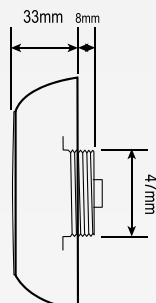

### Διαστάσεις

### WPLD-9R Small-size Wall Mounted Epoxy Pool/Spa Light

☉ **Stainless Steel (AISI-316)**

☉ **Ø 128mm**

☉ **Installation in 1.5" pipe connector.**

- Material: stainless steel (AISI-316).
- Diameter: Ø 128mm.
- Faceplate thickness: 33mm.
- Light colour: Warm white, cool white, blue, RGB.
- 15 color programs.
- 2m cable H07RN-F, cable size 2×1mm<sup>2</sup>.
- Installation position: wall.
- Type of pool: concrete/liner/fiberglass.
- UV protection & chemical resistance.
- Easy installation & service.
- Underwater installation.
- IP rating: IP68.
- Certification: CE & RoHS.

## WPLD-9R, SMALL-SIZE WALL MOUNTED EPOXY POOL/SPA LIGHT

IP68  
WATERPROOF

RoHS

Technical data	Monochrome			Multicolour
Model	WPLD-9R135-15WW	WPLD-9R135-15CW	WPLD-9R135-15B	WPLD-9R135-15M
Colour	Warm White	Cool White	Blue	RGB
No. of leds	135	135	135	135
Kelvin	3000 K	6400 K	-	-
Lumen	800 lm	880 lm	180 lm	440 lm
Power consumption	8 W	8 W	8 W	8 W
Voltage	12V-AC, 50/60Hz			
Bulb type/diameter	Resin filled / SMD2835			
Radiation angle	120°	120°	120°	120°
Lifespan	50.000 hrs	50.000 hrs	50.000 hrs	50.000 hrs
Operating temperature	up to +40°C			
Cable H07RN-F	2 m - 2x1 mm <sup>2</sup>			
Installation	Concrete / Liner / Fiberglass pools			

### Dimensions