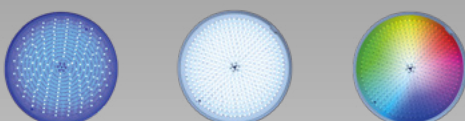

## UNDERWATER POOL LIGHT

### WPLD-9R Small-size Wall Mounted Epoxy Pool/Spa Light

☉ **Stainless Steel (AISI-316)**

☉ **Ø 128mm**

☉ **Installation in 1.5" pipe connector.**

- Material: stainless steel (AISI-316).
- Diameter: Ø 128mm.
- Faceplate thickness: 33mm.
- Light colour: Warm white, cool white, blue, RGB.
- 15 color programs.
- 2m cable H07RN-F, cable size 2×1mm<sup>2</sup>.
- Installation position: wall.
- Type of pool: concrete/liner/fiberglass.
- UV protection & chemical resistance.
- Easy installation & service.
- Underwater installation.
- IP rating: IP68.
- Certification: CE & RoHS.