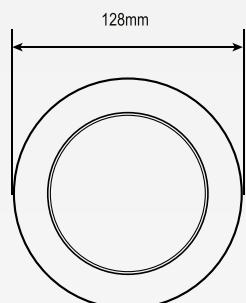

### Διαστάσεις

### WPLD-9R Small-size Wall Mounted Epoxy Pool/Spa Light

☉ **Stainless Steel (AISI-316)**

☉ **Ø 128mm**

☉ **Installation in 1.5" pipe connector.**

- Material: stainless steel (AISI-316).
- Diameter: Ø 128mm.
- Faceplate thickness: 33mm.
- Light colour: Warm white, cool white, blue, RGB.
- 15 color programs.
- 2m cable H07RN-F, cable size 2×1mm<sup>2</sup>.
- Installation position: wall.
- Type of pool: concrete/liner/fiberglass.
- UV protection & chemical resistance.
- Easy installation & service.
- Underwater installation.
- IP rating: IP68.
- Certification: CE & RoHS.

## WPLD-9R, SMALL-SIZE WALL MOUNTED EPOXY POOL/SPA LIGHT

IP68  
WATERPROOF

RoHS

Technical data	Monochrome			Multicolour
Model	WPLD-9R135-15WW	WPLD-9R135-15CW	WPLD-9R135-15B	WPLD-9R135-15M
Colour	Warm White	Cool White	Blue	RGB
No. of leds	135	135	135	135
Kelvin	3000 K	6400 K	-	-
Lumen	800 lm	880 lm	180 lm	440 lm
Power consumption	8 W	8 W	8 W	8 W
Voltage	12V-AC, 50/60Hz			
Bulb type/diameter	Resin filled / SMD2835			
Radiation angle	120°	120°	120°	120°
Lifespan	50.000 hrs	50.000 hrs	50.000 hrs	50.000 hrs
Operating temperature	up to +40°C			
Cable H07RN-F	2 m - 2x1 mm <sup>2</sup>			
Installation	Concrete / Liner / Fiberglass pools			

### Dimensions