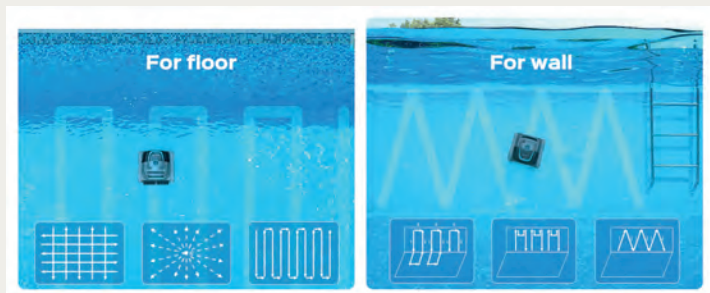

SACQUA
SOURCE SA

CORDLESS ROBOTIC POOL CLEANER WY200-WYBOT S1

NEW
PRODUCT

- Ideal for all pool shapes.
- Incredibly effective for picking up leaves, sand, trash.
- Fast charging & long battery life.
- Operation via iOS (14.0 or later) or ANDROID (8.0 or later) mobile phone **ONLY**.

CHARACTERISTICS

Wall climbing

6 Intelligent paths planning

LED Indicator

1 wide suction door

Easy operation

Mobile app control

ACQUA SOURCE S.A.
 Manufacturer of swimming pool and fountain products